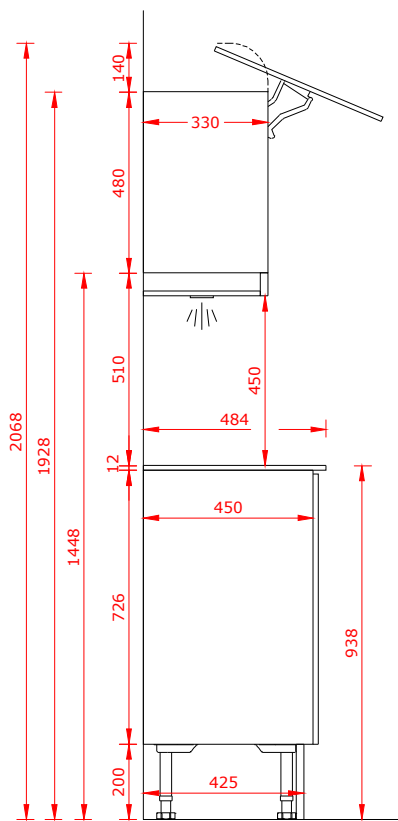

# CLIMO PERFECT C+ TYPELISTE

AUGUST 2022

**danish  
healthcare  
design**

Målskitse  
 Maßzeichnung  
 Dimensional drawing

C+ Soft - Standard

C+ Soft - Kompakt