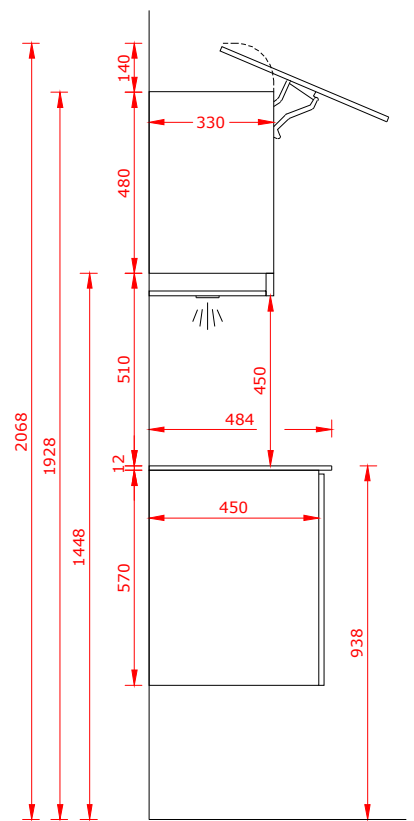

# CLIMO PERFECT C+ TYPELISTE

AUGUST 2022

**danish  
healthcare  
design**

Målskitse  
 Maßzeichnung  
 Dimensional drawing

C+ Soft - Standard

C+ Soft - Kompakt