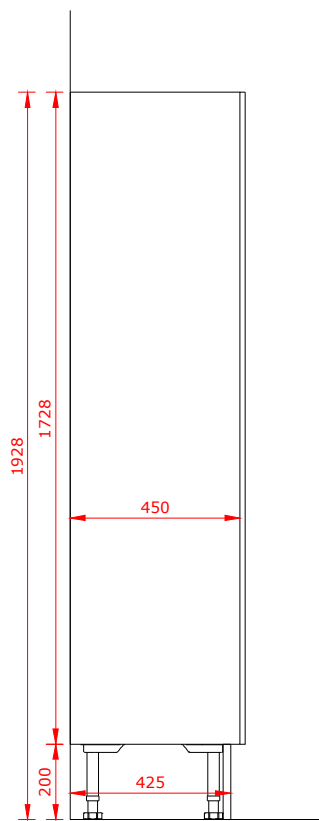

# CLIMO PERFECT C+ TYPELISTE

AUGUST 2022

**danish  
healthcare  
design**

Målskitse  
 Maßzeichnung  
 Dimensional drawing

C+ Soft - Standard

C+ Soft - Kompakt